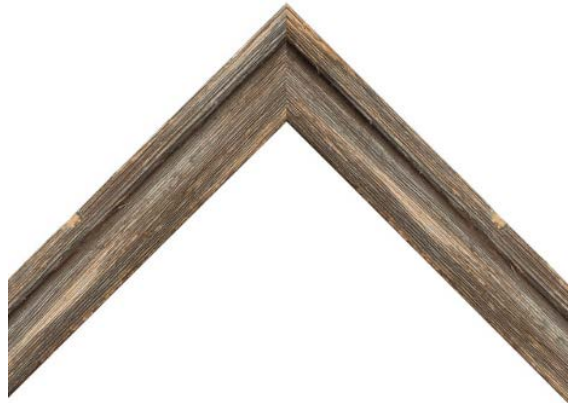

SPECIFICATION SHEET

FRAMED MIRROR MODEL#:
FM 83991-15X36

FRAMED MIRRORS COLLECTION

- FEATURES:**
- ONE 15X36" HIGH RESOLUTION SILVER PLATE GLASS MIRROR SIZE W/ DECORATIVE FRAME.
 - "WALL HUGGER" HANGERS FOR MOUNTING INCLUDED.
 - STANDARD MOUNTING STYLE IS VERTICAL. FOR HORIZONTAL, PLEASE SPECIFY WHEN ORDERING.
 - PACKED IN FOUR WALL (FOLDED DOUBLE WALL) CORRUGATION.
 - STYLE: RUSTIC/DISTRESSED
 - COLOR: BROWN
 - FINISH: RUSTIC BARNWOOD

- MIRROR FINISHES:**
- FLAT POLISHED EDGE
 - BEVELED EDGE

OVERALL SIZE DIMENSION: 18 1/4" WIDE X 39 1/4" HIGH X 1" DEEP