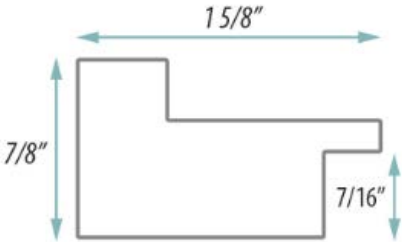

SPECIFICATION SHEET

FRAMED MIRROR MODEL#:
FM 83991-15X36

FRAMED MIRRORS COLLECTION

- FEATURES:**
- ONE 15X36" HIGH RESOLUTION SILVER PLATE GLASS MIRROR SIZE W/ DECORATIVE FRAME.
 - "WALL HUGGER" HANGERS FOR MOUNTING INCLUDED.
 - STANDARD MOUNTING STYLE IS VERTICAL. FOR HORIZONTAL, PLEASE SPECIFY WHEN ORDERING.
 - PACKED IN FOUR WALL (FOLDED DOUBLE WALL) CORRUGATION.
 - STYLE: RUSTIC/DISTRESSED
 - COLOR: BROWN
 - FINISH: RUSTIC BARNWOOD

- MIRROR FINISHES:**
- FLAT POLISHED EDGE
 - BEVELED EDGE

OVERALL SIZE DIMENSION: 18 1/4" WIDE X 39 1/4" HIGH X 1" DEEP